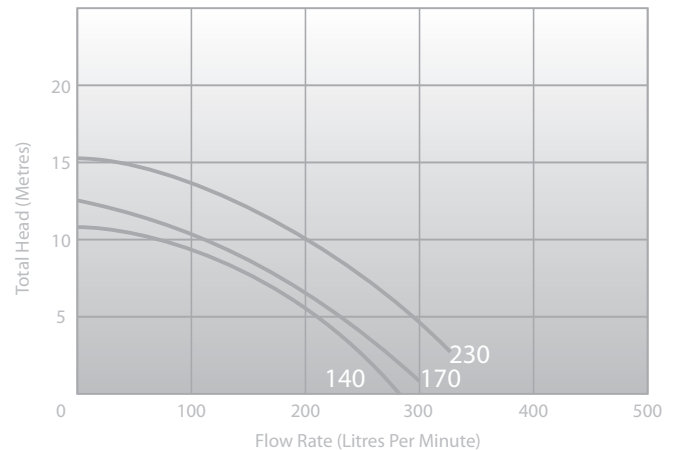

E-SERIES POOL & SPA PUMP

Modern pools and spas are a sophisticated combination of electronic and mechanical designs. They place enormous demands on the components that provide the filtration, heating and performance standards that are common today.

Not all pools and spas however operate at these extreme levels. Many smaller or older pools place far less stress on their various components. For these pools, AstralPool engineers have designed an economical range of pool components.

The E-Series pumps will provide just the right level of performance and reliability for all pools and spas up to 100,000 litres. With low noise levels the E-Series pool and spa pump produces high flow rates using less power which saves on operating costs.

Designed with high standard, reliability and durability in mind these pumps use only quality components that lead to a long life. With the need for less frequent cleaning the E-series pump will save you both time and money.

Available in 3 different sizes and covered by a limited 3 year warranty against defects in materials and workmanship the E-Series pool and spa pump is the perfect choice.

To find out more about the E-Series pump visit www.astralpool.com.au

SPECIFICATIONS

Model	Volts	Phase	Input Watts	Horse Power	Flow Rate Max @ 8 m/h	Noise @ 1m	Full Load Amps
E 140	240	Single	650	0.50	140 lpm	57 dBA	2.9
E 170	240	Single	850	0.75	170 lpm	57 dBA	3.5
E 230	240	Single	925	1.00	230 lpm	57 dBA	3.9

Available from:

Melbourne: 03 8796 8600 Gold Coast: 07 5552 2600
Sydney Seven Hills: 02 9853 2100 Townsville: 07 4796 0100
Sydney Moorebank: 02 8778 9500 Adelaide: 08 8152 7600
Brisbane: 07 3308 5400 Perth: 08 9350 2600

sales@astralpool.com.au
www.astralpool.com.au