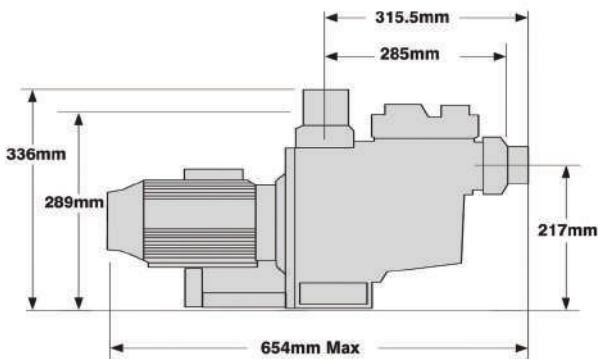

SPECIFICATIONS

Model	Volts	Phase	Input Watts	Horse Power	Flow Rate Max @ 8 m/h	Noise @ 1m	Full Load Amps
E 140	240	Single	650	0.50	140 lpm	57 dBA	2.9
E 170	240	Single	850	0.75	170 lpm	57 dBA	3.5
E 230	240	Single	925	1.00	230 lpm	57 dBA	3.9